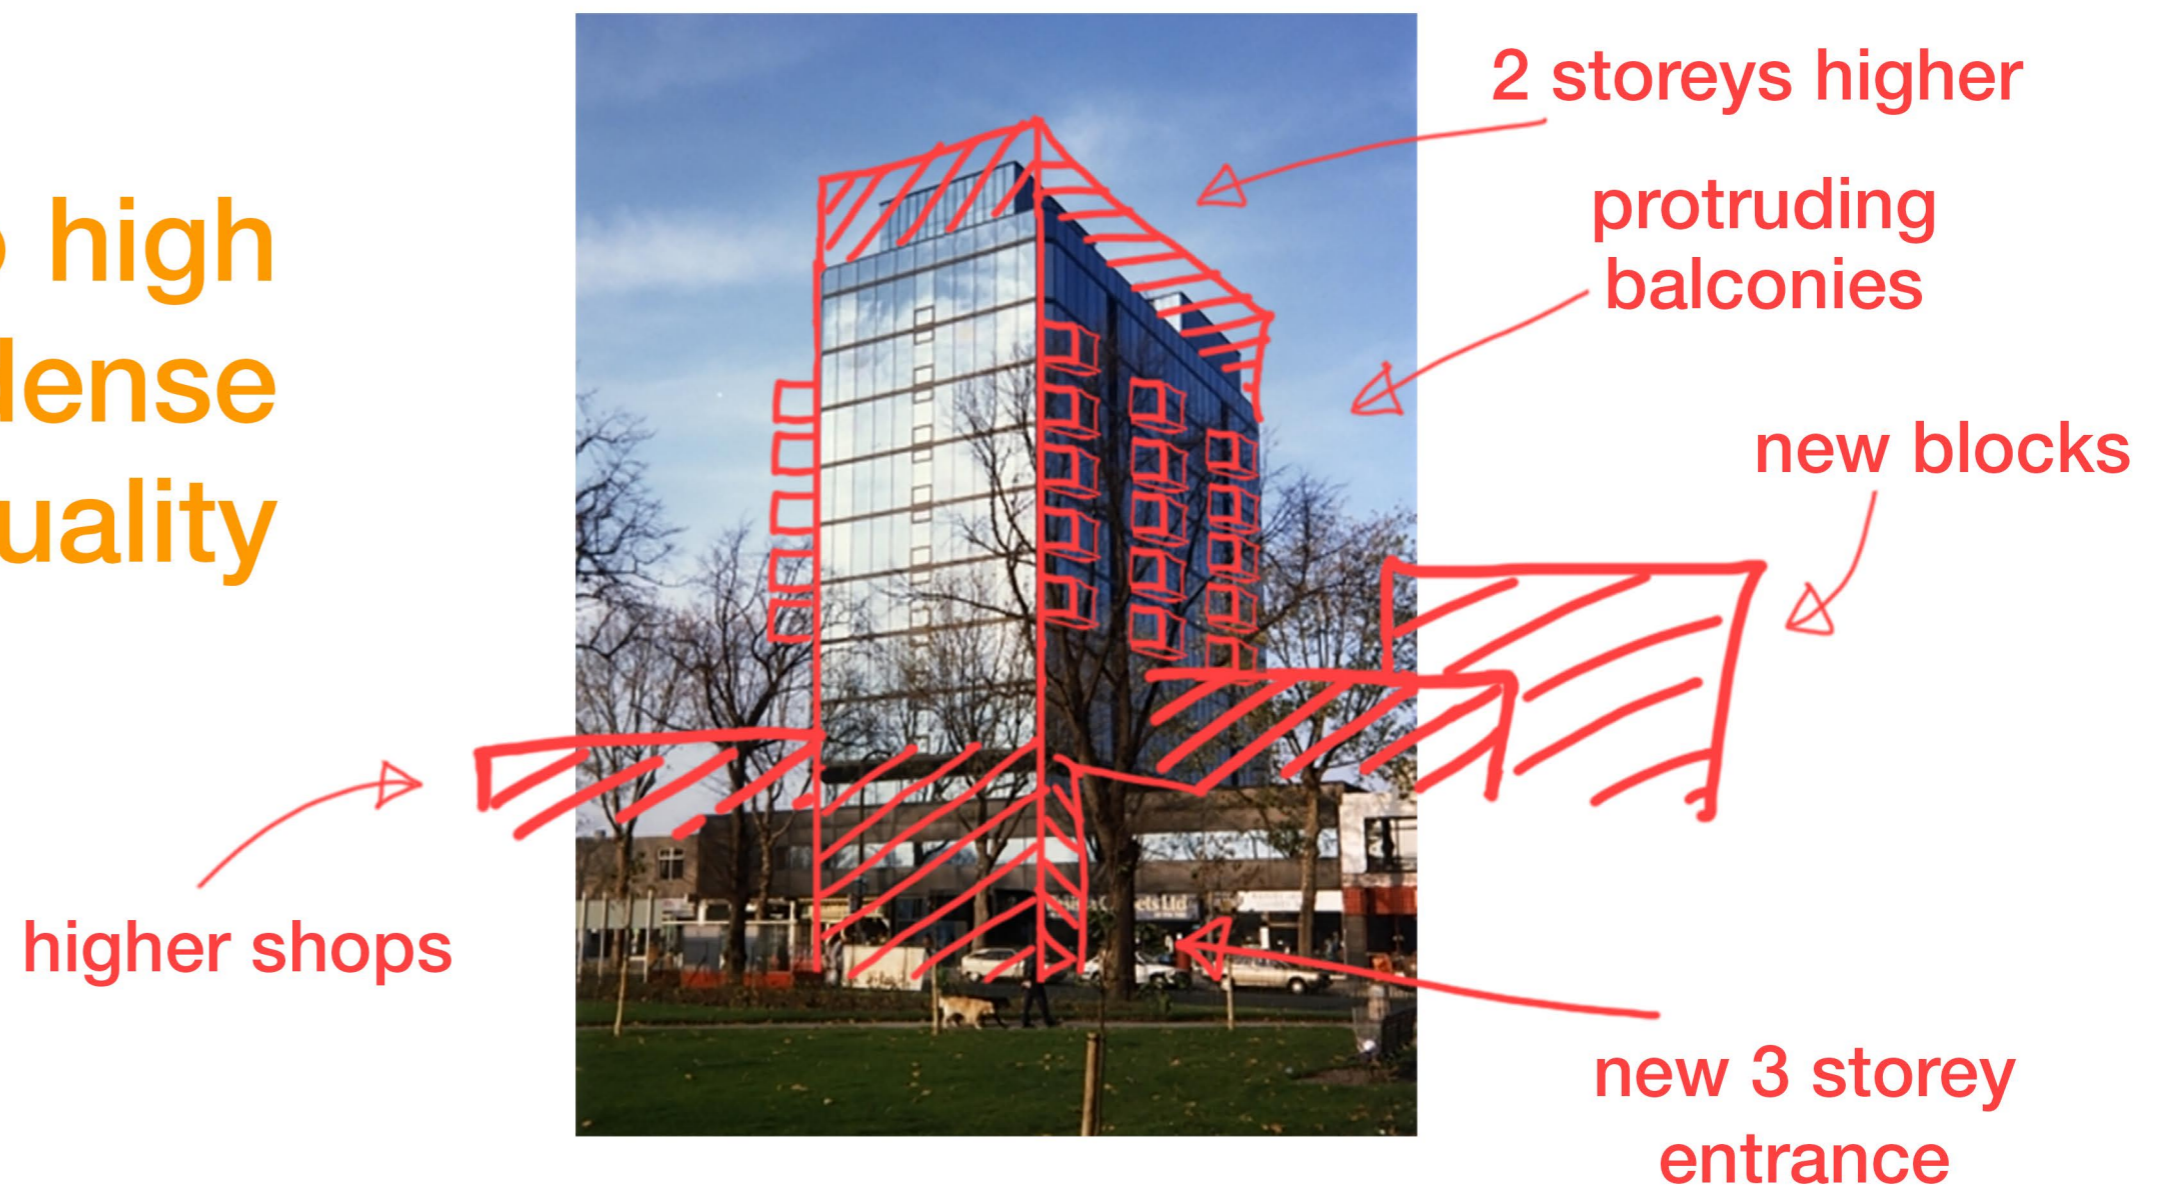

“We’re not anti-development
we are anti over-development”

CHISWICK HIGH ROAD
ACTION
GROUP

Empire House gets even bigger

Too high
Too dense
Poor design quality

Three NEW HIGH-RISE blocks planned for Chiswick Centre

TWO NEW TOWER BLOCKS behind: 7 & 8 storeys

New plans have even less (!) architectural merit

Existing tower to be HIGHER and WIDER

Adding 3 storey entrance down to the street (not pretty!)

137 new dwellings